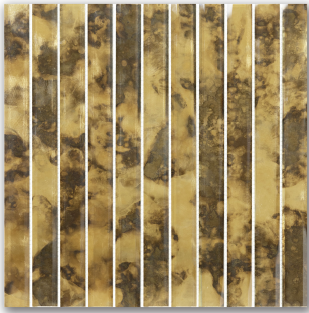

REGENCY 1" X 12" ANTIQUED GOLD STACKED MOSAIC (CLEAR) *Glass*

PART NUMBER
GL2106-STACCO

PROFILE
MOSAIC

AVAILABILITY
REGULAR STOCK

GROUT JOINT
1/16"

DIMENSIONS
11.811 x 11.811 = .969 sqft (+/-)

THICKNESS
8mm

NOTES

Due to the inherent characteristics of glass there may be variations in color, movement and texture from lot to lot.

APPLICATION AREA

| EXTERIOR | POOL | BACKSPLASH | FIREPLACE SURROUND | COUNTERTOP | INTERIOR | SHOWER |
|----------|------|--------------------------------|--------------------|------------|-----------|--------|
| No | No | Yes - Heat not to exceed 150°F | No | No | Wall Only | No |