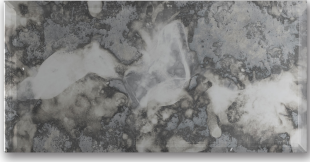

REGENCY 4" X 8" ANTIQUED SILVER (CLEAR) *Glass*

PART NUMBER
GL2105-0408C0

PROFILE
TILE

AVAILABILITY
REGULAR STOCK

GROUT JOINT
1/16"

DIMENSIONS
4" x 8" = .222 sqft (+/-)

THICKNESS
8mm

NOTES

Due to the inherent characteristics of glass there may be variations in color, movement and texture from lot to lot.

APPLICATION AREA

EXTERIOR	POOL	BACKSPLASH	FIREPLACE SURROUND	COUNTERTOP	INTERIOR	SHOWER
No	No	Yes - Heat not to exceed 150°F	No	No	Wall Only	No