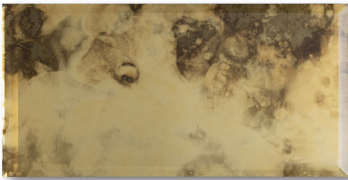

AKDO®

REGENCY

Gleaming. Lustrous. Opulent.

Antiqued mirror glass, softly capturing light with a refined,
timeless elegance.

Far Beyond the Surface

Regency 4" x 8" Antiqued Bronze (Clear)
GL2107-0408C0

Regency 4" x 8" Antiqued Gold (Clear)
GL2106-0408C0

Regency 4" x 8" Antiqued Silver (Clear)
GL2105-0408C0

Regency 1" x 12" Antiqued Bronze
Stacked Mosaic (Clear)

GL2107-STACCO

Regency 1" x 12" Antiqued Gold
Stacked Mosaic (Clear)

GL2106-STACCO

Regency 1" x 12" Antiqued Silver
Stacked Mosaic (Clear)