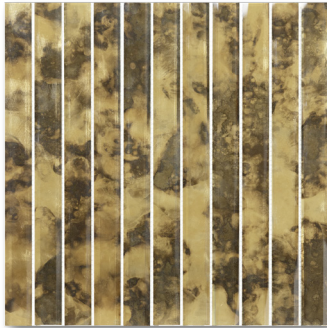

AKDO®

REGENCY

Gleaming. Lustrous. Opulent.

Antiqued mirror glass, softly capturing light with a refined,
timeless elegance.

Far Beyond the Surface

Regency 4" x 8" Antiqued Bronze (Clear)
GL2107-0408C0

Regency 4" x 8" Antiqued Gold (Clear)
GL2106-0408C0

Regency 4" x 8" Antiqued Silver (Clear)
GL2105-0408C0

Regency 1" x 12" Antiqued Bronze
Stacked Mosaic (Clear)

GL2107-STACCO

Regency 1" x 12" Antiqued Gold
Stacked Mosaic (Clear)

GL2106-STACCO

Regency 1" x 12" Antiqued Silver
Stacked Mosaic (Clear)

GL2105-STACCO

DIMENSIONS

PROFILE	SIZE
Regency 4" x 8"	4" x 8" = .222 sqft (+/-)
Regency 1" x 12" Stacked Mosaic	11.811" x 11.811" = .969 sqft (+/-)

APPLICATIONS

INTERIOR	EXTERIOR	SHOWER	BACKSPLASH	FIREPLACE SURROUND
Wall only	No	No	Yes - Heat not to exceed 150° F	No
POOL	COUNTERTOP			
No	No			