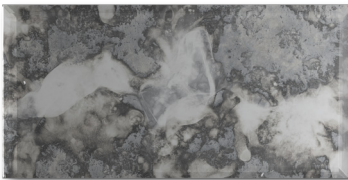

AKDO®

REGENCY

Gleaming. Lustrous. Opulent.

Antiqued mirror glass, softly capturing light with a refined,
timeless elegance.

Far Beyond the Surface

Regency 4" x 8" Antiqued Bronze (Clear)
GL2107-0408C0

Regency 4" x 8" Antiqued Gold (Clear)
GL2106-0408C0

Regency 4" x 8" Antiqued Silver (Clear)
GL2105-0408C0

Regency 1" x 12" Antiqued Bronze
Stacked Mosaic (Clear)

GL2107-STACCO

Regency 1" x 12" Antiqued Gold
Stacked Mosaic (Clear)

GL2106-STACCO

Regency 1" x 12" Antiqued Silver
Stacked Mosaic (Clear)

GL2105-STACCO

DIMENSIONS

PROFILE	SIZE
Regency 4" x 8"	4" x 8" = .222 sqft (+/-)
Regency 1" x 12" Stacked Mosaic	11.811" x 11.811" = .969 sqft (+/-)

APPLICATIONS

INTERIOR	EXTERIOR	SHOWER	BACKSPLASH	FIREPLACE SURROUND
Wall only	No	No	Yes - Heat not to exceed 150° F	No
POOL	COUNTERTOP			
No	No			