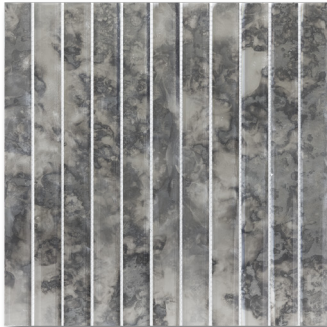

AKDO®

REGENCY

Gleaming. Lustrous. Opulent.

Antiqued mirror glass, softly capturing light with a refined,
timeless elegance.

Far Beyond the Surface

Regency 4" x 8" Antiqued Bronze (Clear)
GL2107-0408C0

Regency 4" x 8" Antiqued Gold (Clear)
GL2106-0408C0

Regency 4" x 8" Antiqued Silver (Clear)
GL2105-0408C0

Regency 1" x 12" Antiqued Bronze
Stacked Mosaic (Clear)

GL2107-STACCO

Regency 1" x 12" Antiqued Gold
Stacked Mosaic (Clear)

GL2106-STACCO

Regency 1" x 12" Antiqued Silver
Stacked Mosaic (Clear)

GL2105-STACCO

DIMENSIONS

PROFILE	SIZE
Regency 4" x 8"	4" x 8" = .222 sqft (+/-)
Regency 1" x 12" Stacked Mosaic	11.811" x 11.811" = .969 sqft (+/-)

APPLICATIONS

INTERIOR	EXTERIOR	SHOWER	BACKSPLASH	FIREPLACE SURROUND
Wall only	No	No	Yes - Heat not to exceed 150° F	No
POOL	COUNTERTOP			
No	No			