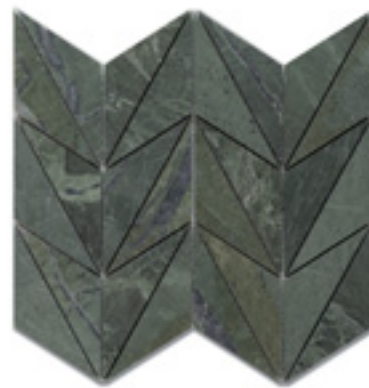

Plia

Plia Calacatta (H)  
MB1203-PLIAHO

Plia Dolomite (H)  
MB1796-PLIAHO

Plia Tulip Black (H&P)  
MB1187-PLIAOO

Plia Moss Green (H)  
MB1088-PLIAHO

Plia Turkish Gray Text (SB)  
MB1266-PLIATS

Poli

Poli Ash Gray (Combed)  
MB1809-POLI01

Product shown on previous spread: Poli Tulip Black (Combed) (sealed with color enhancing sealer)  
Product shown: Poli Moss Green (H)

CONVERSION CHART

PROFILE	SIZE
Fino	7.87" x 9.29" = 0.508 sqft
Plia	11.14" x 12.56" = 0.972 sqft
Poli	11.10" x 12" = 0.925 sqft