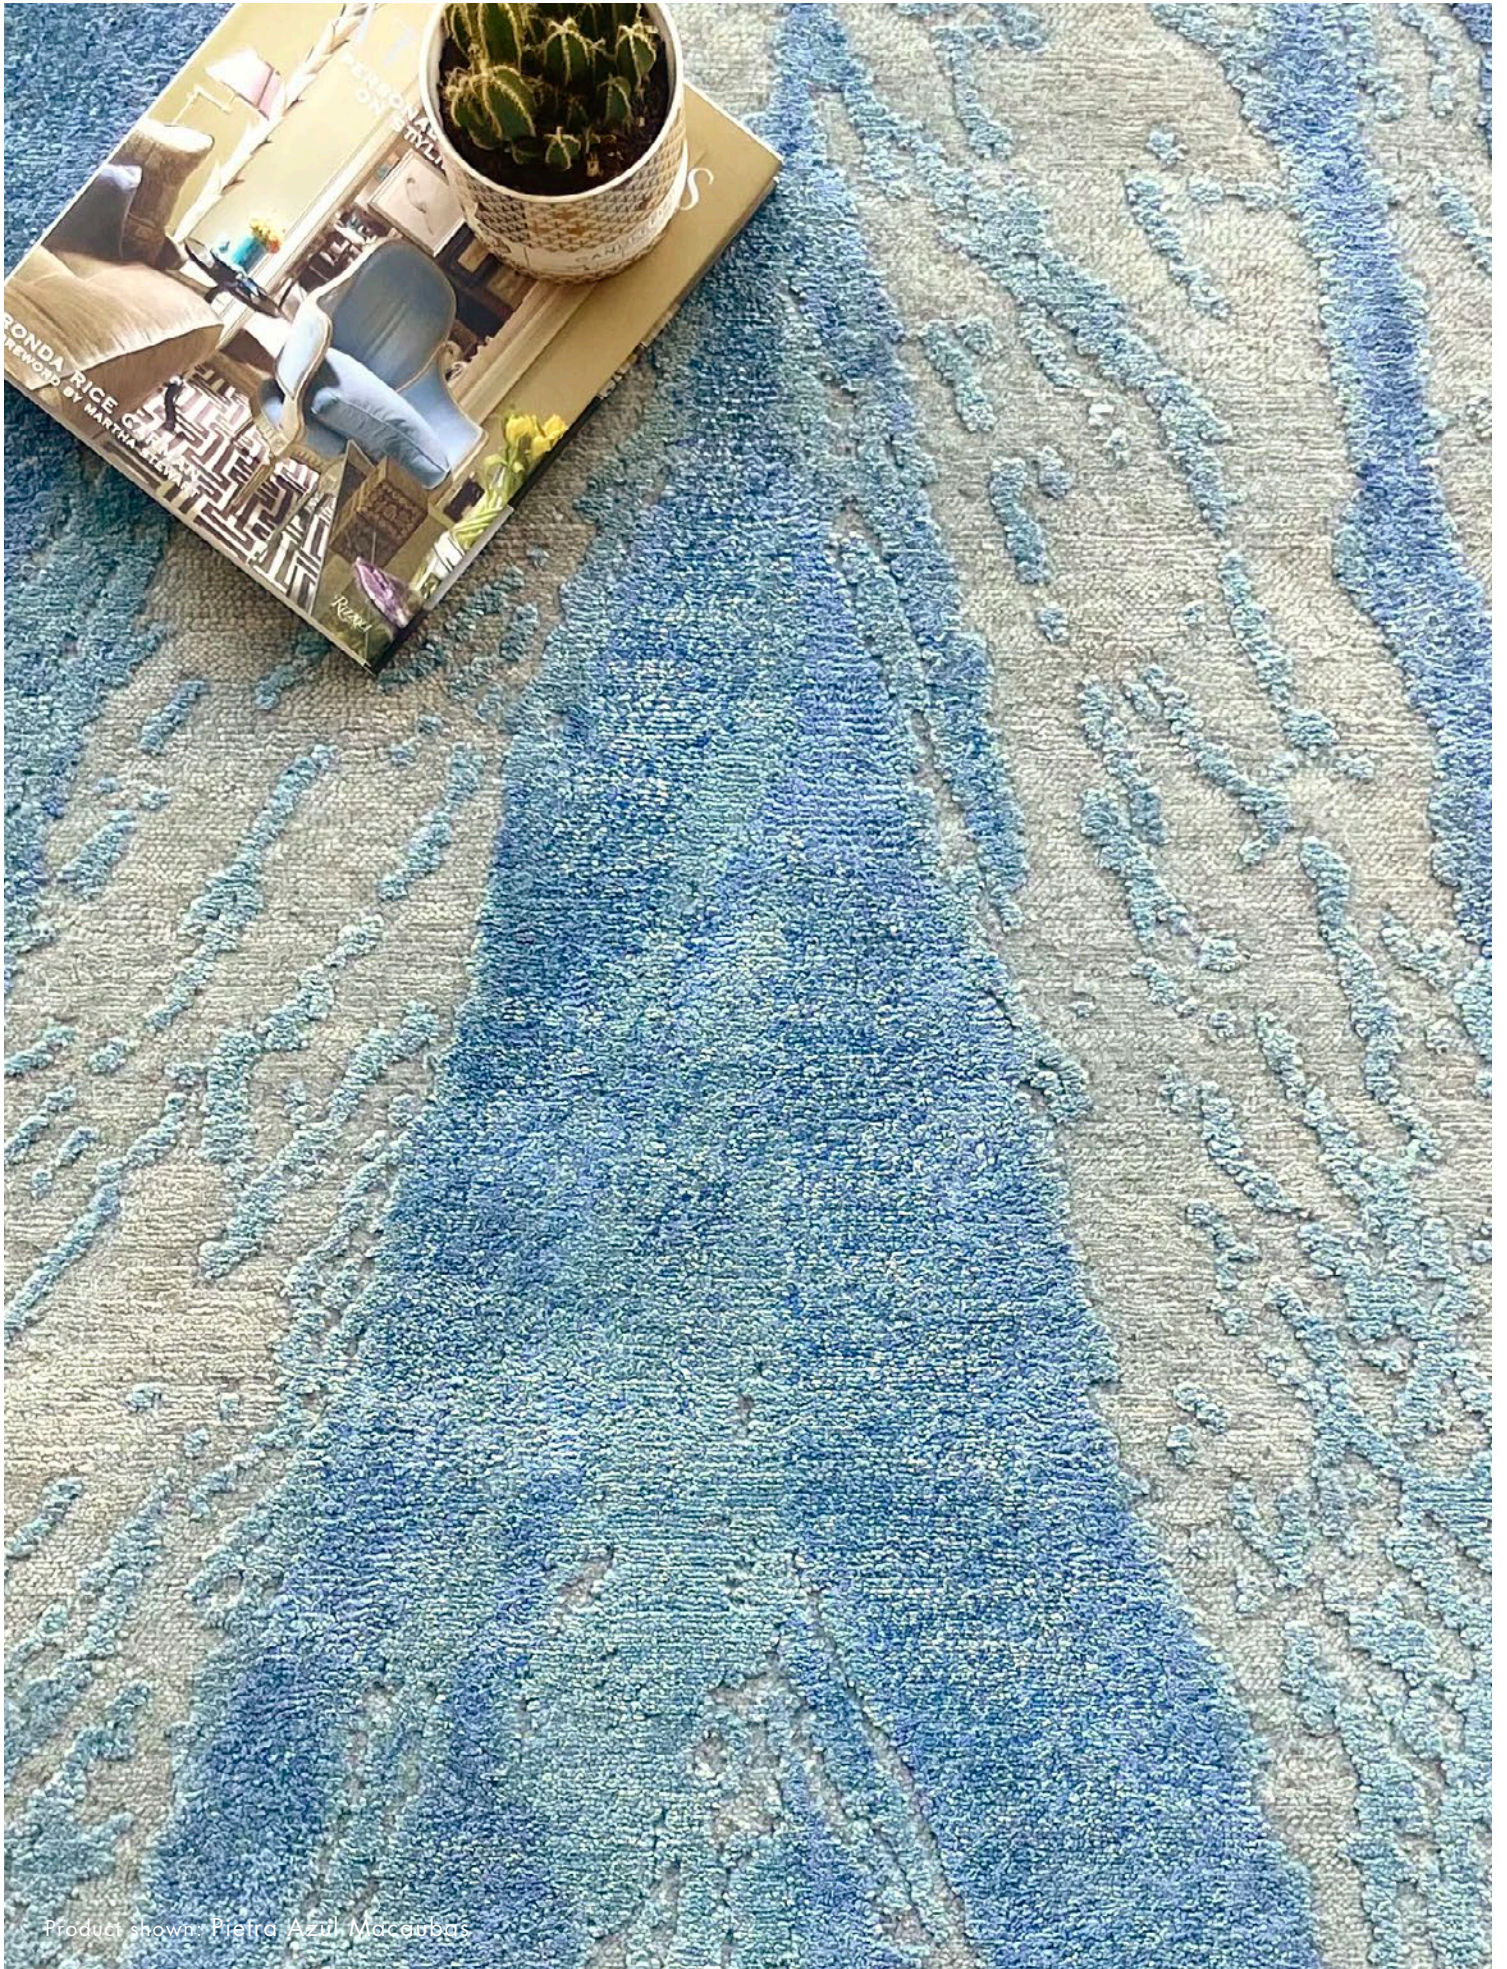

A close-up photograph of a textured rug with a pattern of light beige and cream-colored wavy stripes on a darker beige background. A small white ceramic pot with a green plant sits in the upper right corner. The text 'AKDO' is at the top, 'PIETRA' is in the center, and 'Rug Collection by AKDO' is below it. At the bottom, the tagline 'Fair Beyond the Surface' is visible.

AKDO®

PIETRA

Rug Collection by AKDO

Fair Beyond the Surface

PIETRA

20% SILK, 70% WOOL, 10% COTTON

Pietra Amazon Green
CKPTAG-010000

Pietra Azul Macaubas
CKPTAM-010000

Pietra Calacatta Cielo
CKPTCC-010000

Pietra Sahara Noir
CKPTSN-010000

Pietra White Cascade
CKPTWC-010000

Pietra White Onyx
CKPTWO-010000

Product shown on cover: Pietra White Onyx
Product shown: Pietra Amazon Green

Product shown: Pietra Azul, Macarbas

LOOK
SHAR
LIV
CA

Product shown - Pietra Calacatta Cielo

Product shown: Pietra Sahara Noir

Product shown: Pietra White Cascade

AVAILABLE STANDARD SIZES

8' X 10', 9' X 12', 10' X 14', CUSTOM