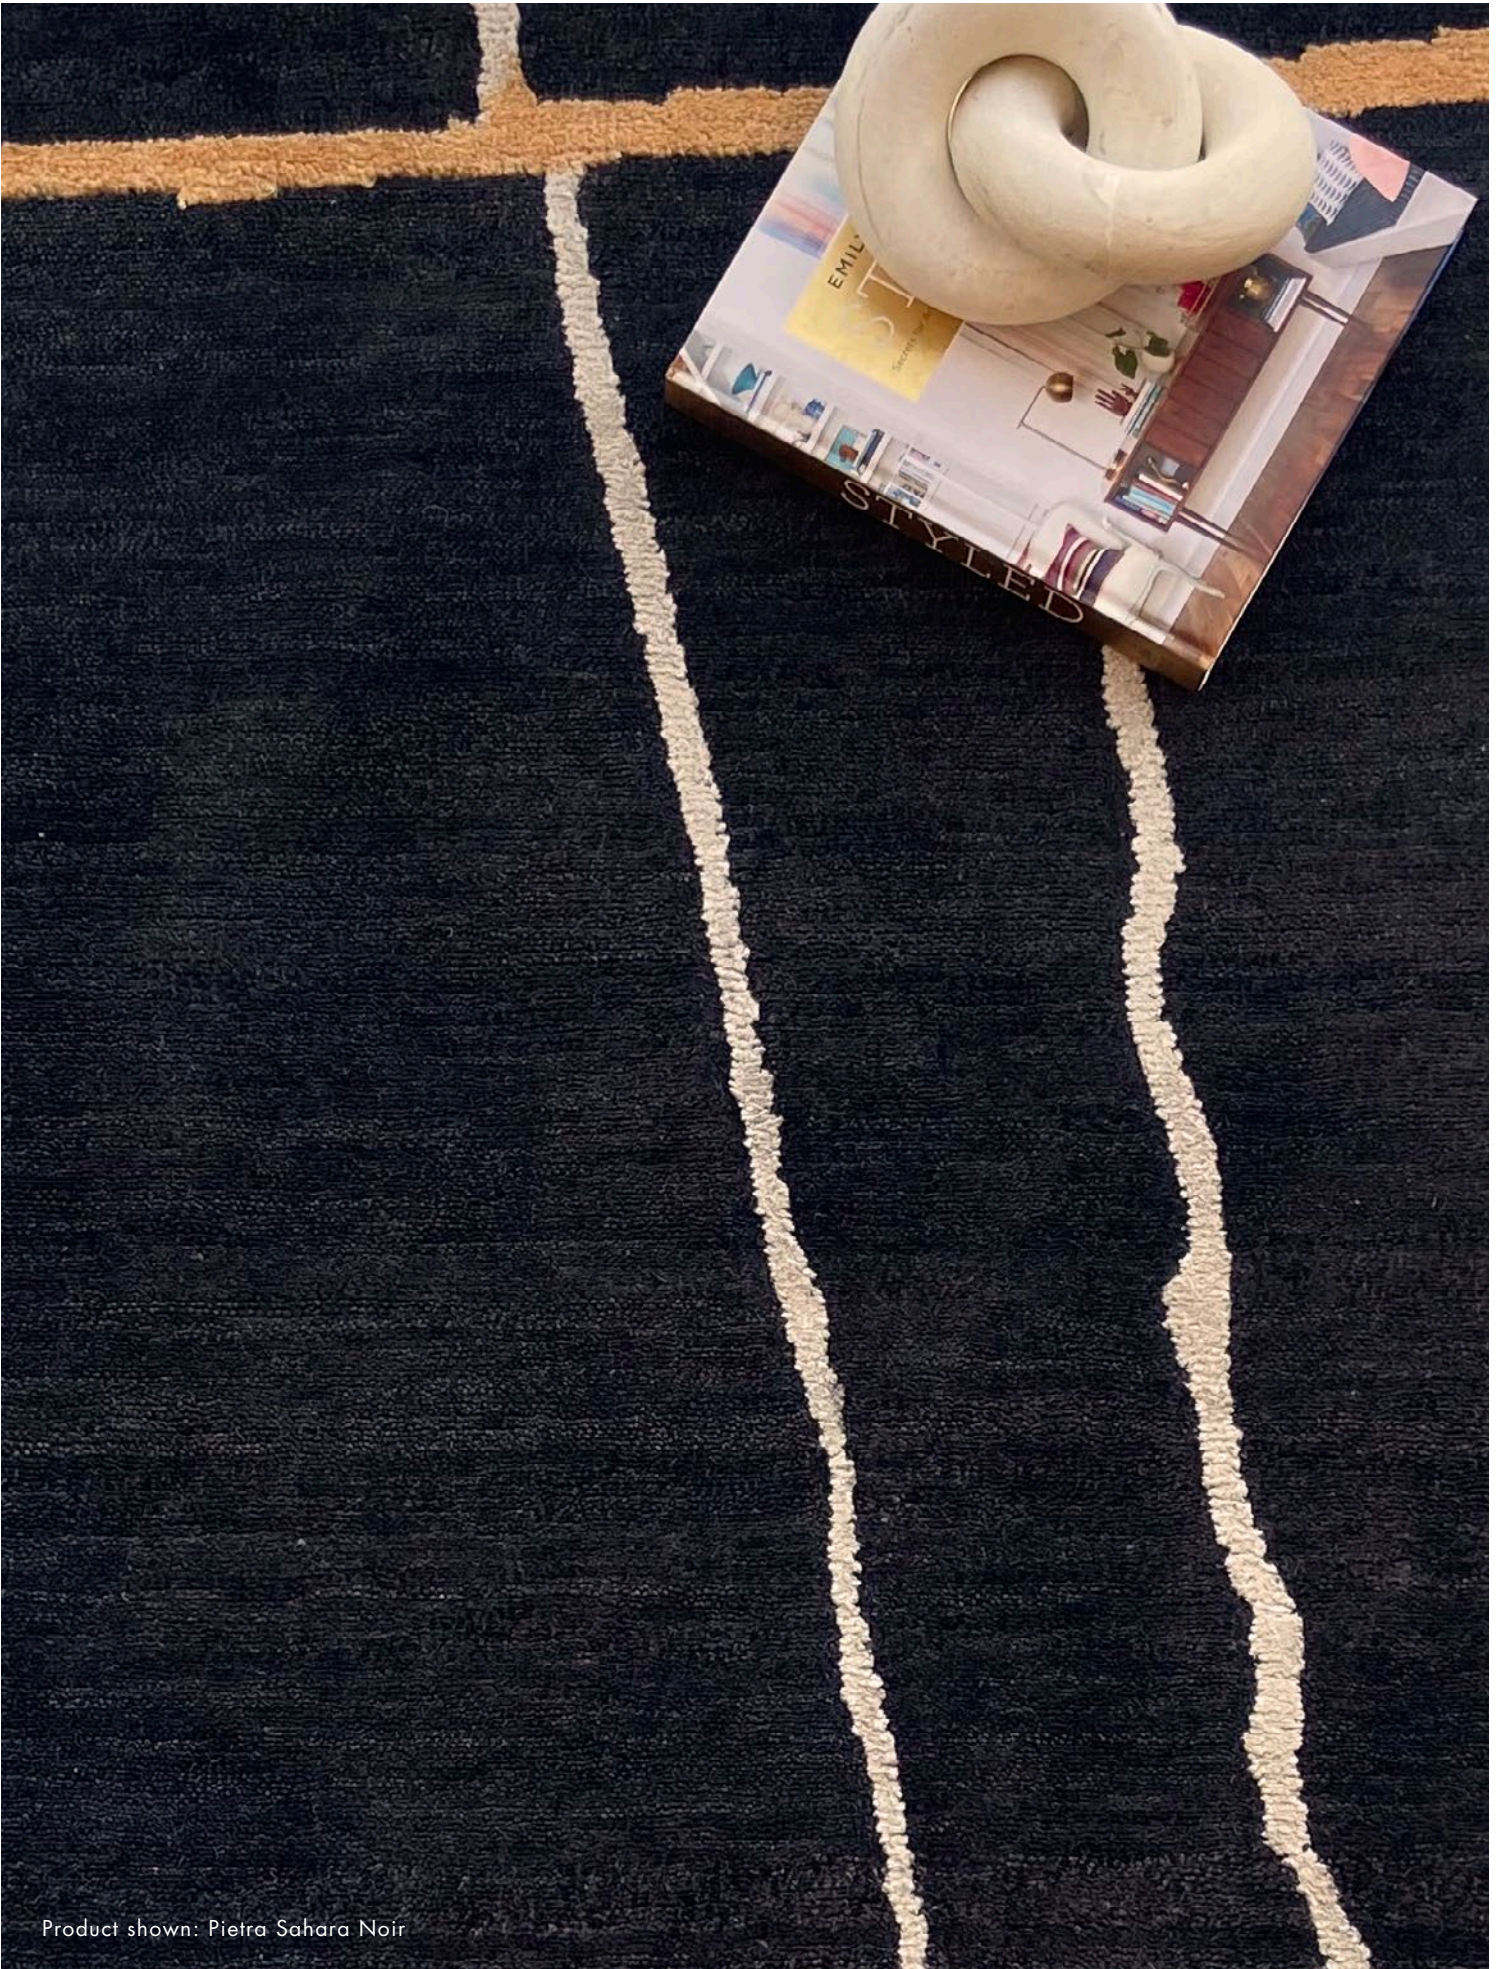

A close-up photograph of a textured rug with a pattern of light beige and cream-colored wavy stripes on a darker beige background. A small white ceramic pot with a green plant sits in the upper right corner. The text 'AKDO' is at the top, 'PIETRA' is in the center, and 'Rug Collection by AKDO' is below it. At the bottom, the tagline 'Fair Beyond the Surface' is visible.

AKDO®

PIETRA

Rug Collection by AKDO

Fair Beyond the Surface

PIETRA

20% SILK, 70% WOOL, 10% COTTON

Pietra Amazon Green
CKPTAG-010000

Pietra Azul Macaubas
CKPTAM-010000

Pietra Calacatta Cielo
CKPTCC-010000

Pietra Sahara Noir
CKPTSN-010000

Pietra White Cascade
CKPTWC-010000

Pietra White Onyx
CKPTWO-010000

Product shown on cover: Pietra White Onyx
Product shown: Pietra Amazon Green

Product shown: Pietra Azul, Macarbas

LOOK
SHAR
LIV
CA

Product shown - Pietra Calacatta Cielo

Product shown: Pietra Sahara Noir

Product shown: Pietra White Cascade

AVAILABLE STANDARD SIZES

8' X 10', 9' X 12', 10' X 14', CUSTOM