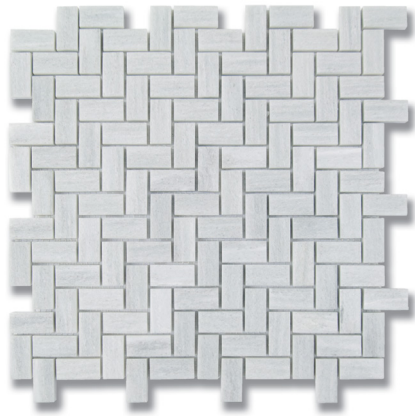

Special Order

Origami Sukoshi Ash Gray (P)
MB1809-SUKO00