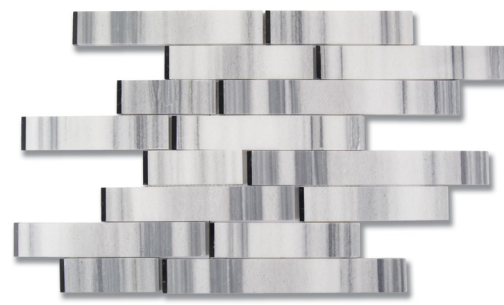

MILES REDD THE BIG BOOK OF CHIC

Origami Massugu Ash Gray (P)
w/ Tiger Skin (P)
MB1809-MASS00

Origami Massugu Cream Taupe (P)
w/ Cocoa Taupe (P)
MB1716-MASS00

Origami Massugu White Haze (P)
w/ Dark Olive (P)
MB1741-MASS00