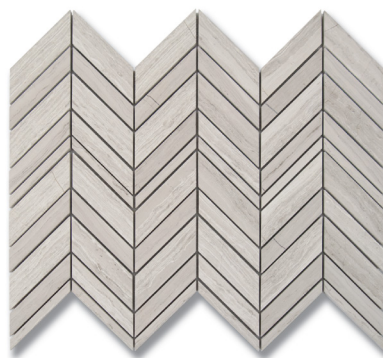

Special Order
Origami Nami Cream Taupe (P)
MB1716-NAMI00