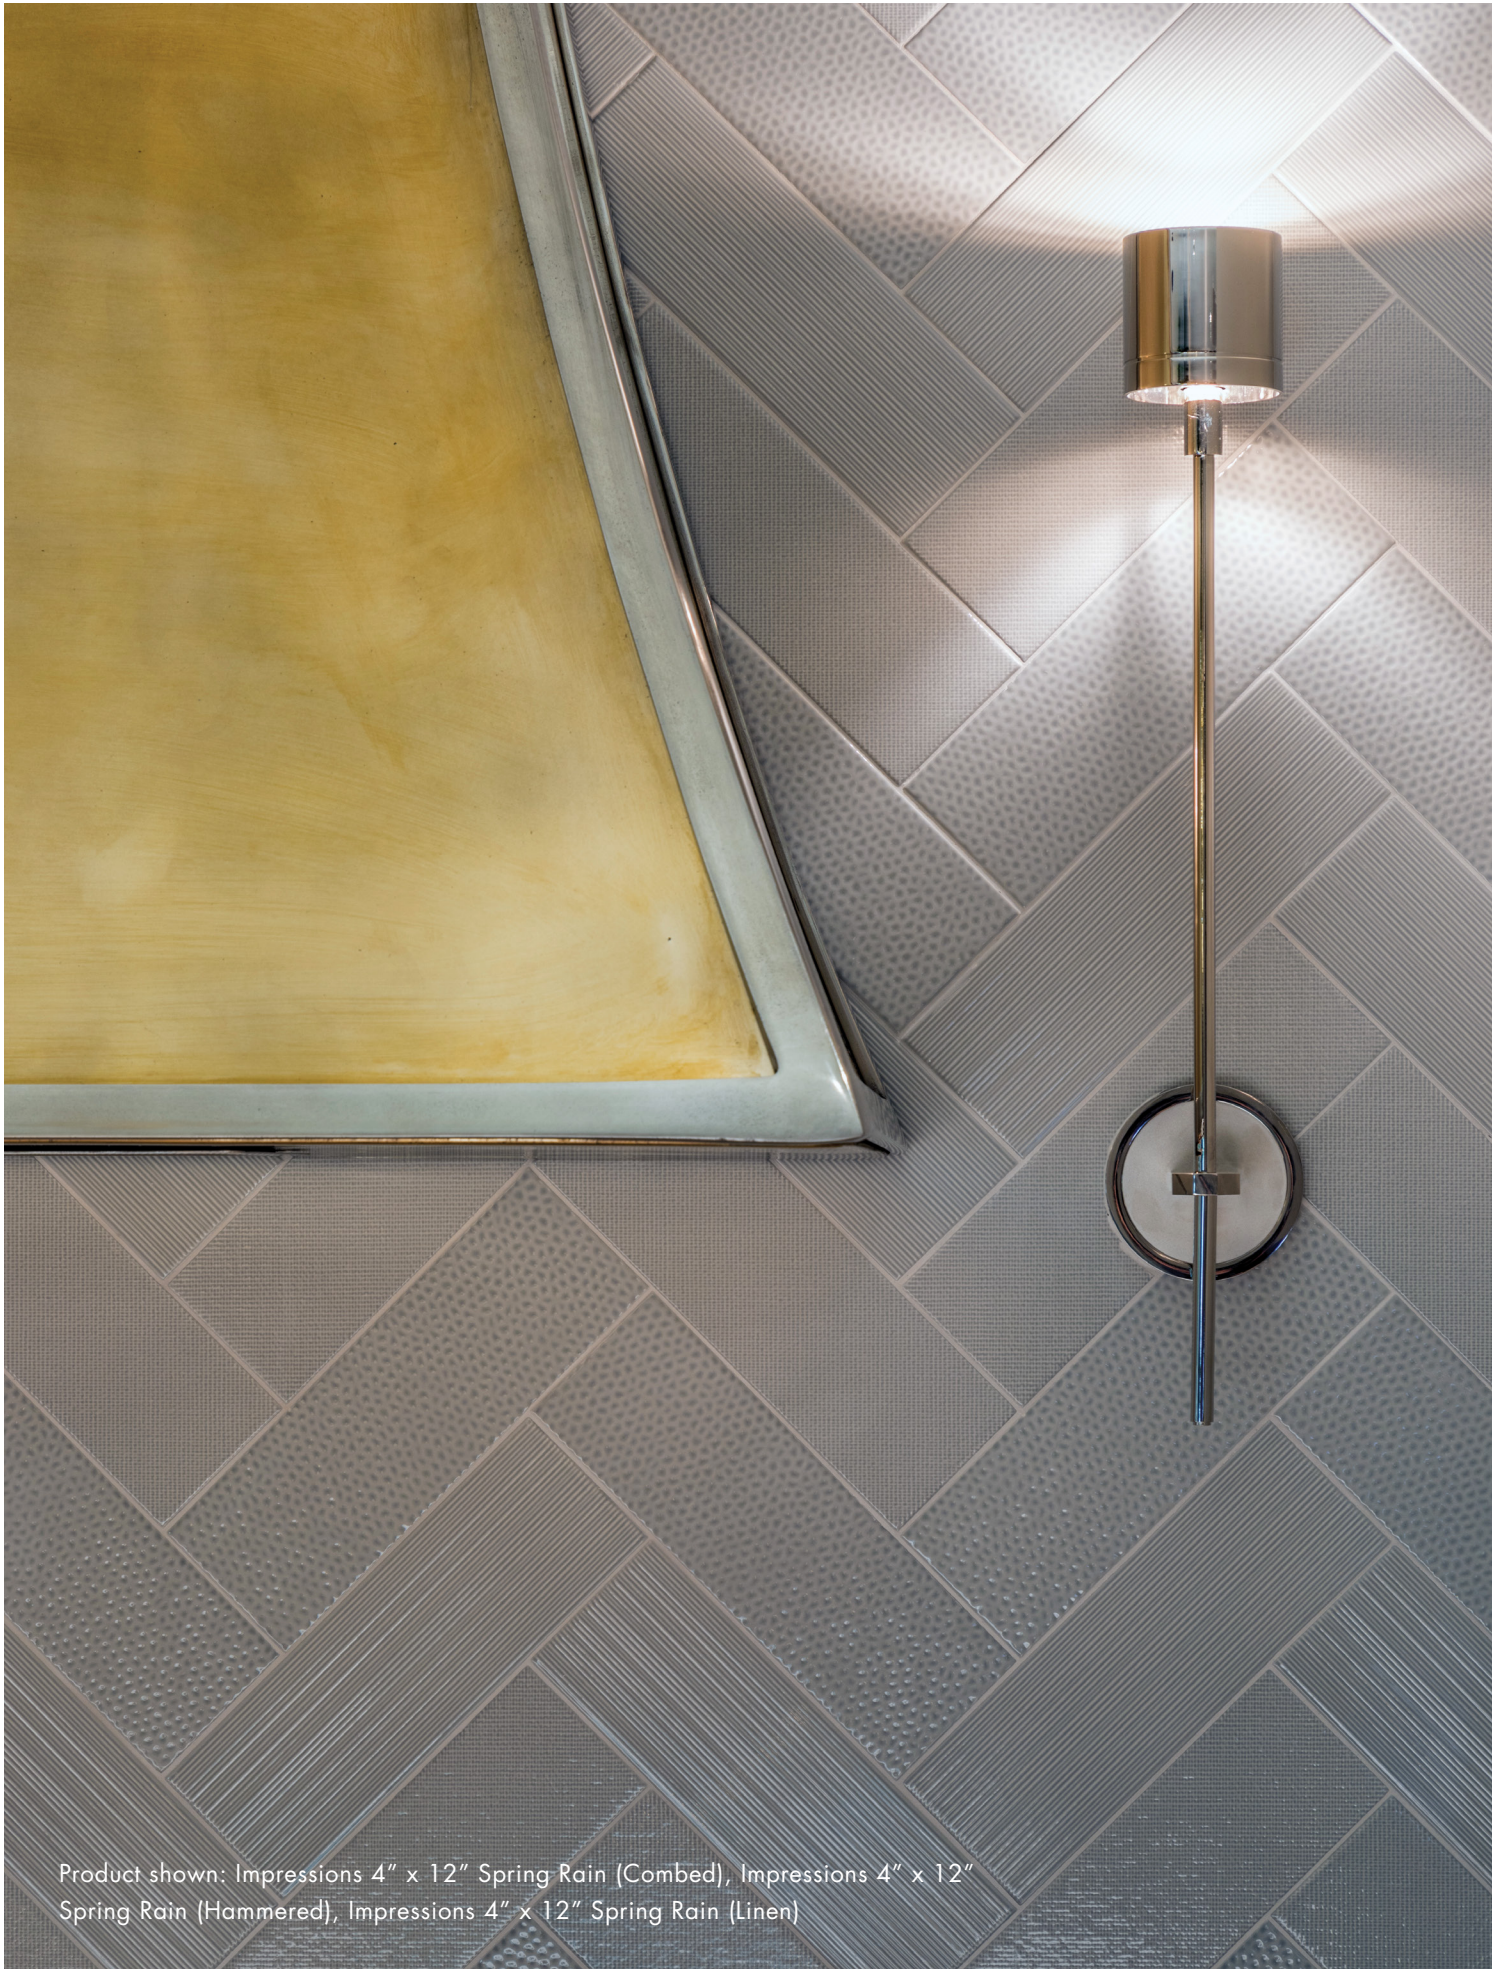

## Minimalist Liners & Corners

*Special Order*

Impressions Minimalist

Liner Gold (G)

CR2096-LN12G0

Impressions Minimalist

Corner Gold (G)

CR2096-LNCRG0

Impressions Minimalist

Liner Silver (G)

CR2097-LN12G0

*Special Order -*

Impressions Minimalist

Corner Silver (G)

Product shown: Impressions 4" x 12" Spring Rain (Combed), Impressions 4" x 12" Spring Rain (Hammered), Impressions 4" x 12" Spring Rain (Linen)