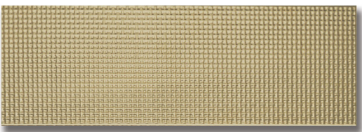

Special Order
Impressions 4" x 12"
Gold (Grasscloth)
CR2096-0412GR