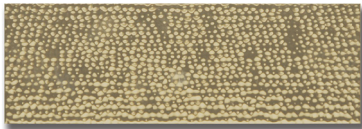

Special Order
Impressions 4" x 12"
Gold (Hammered)
CR2096-0412HA