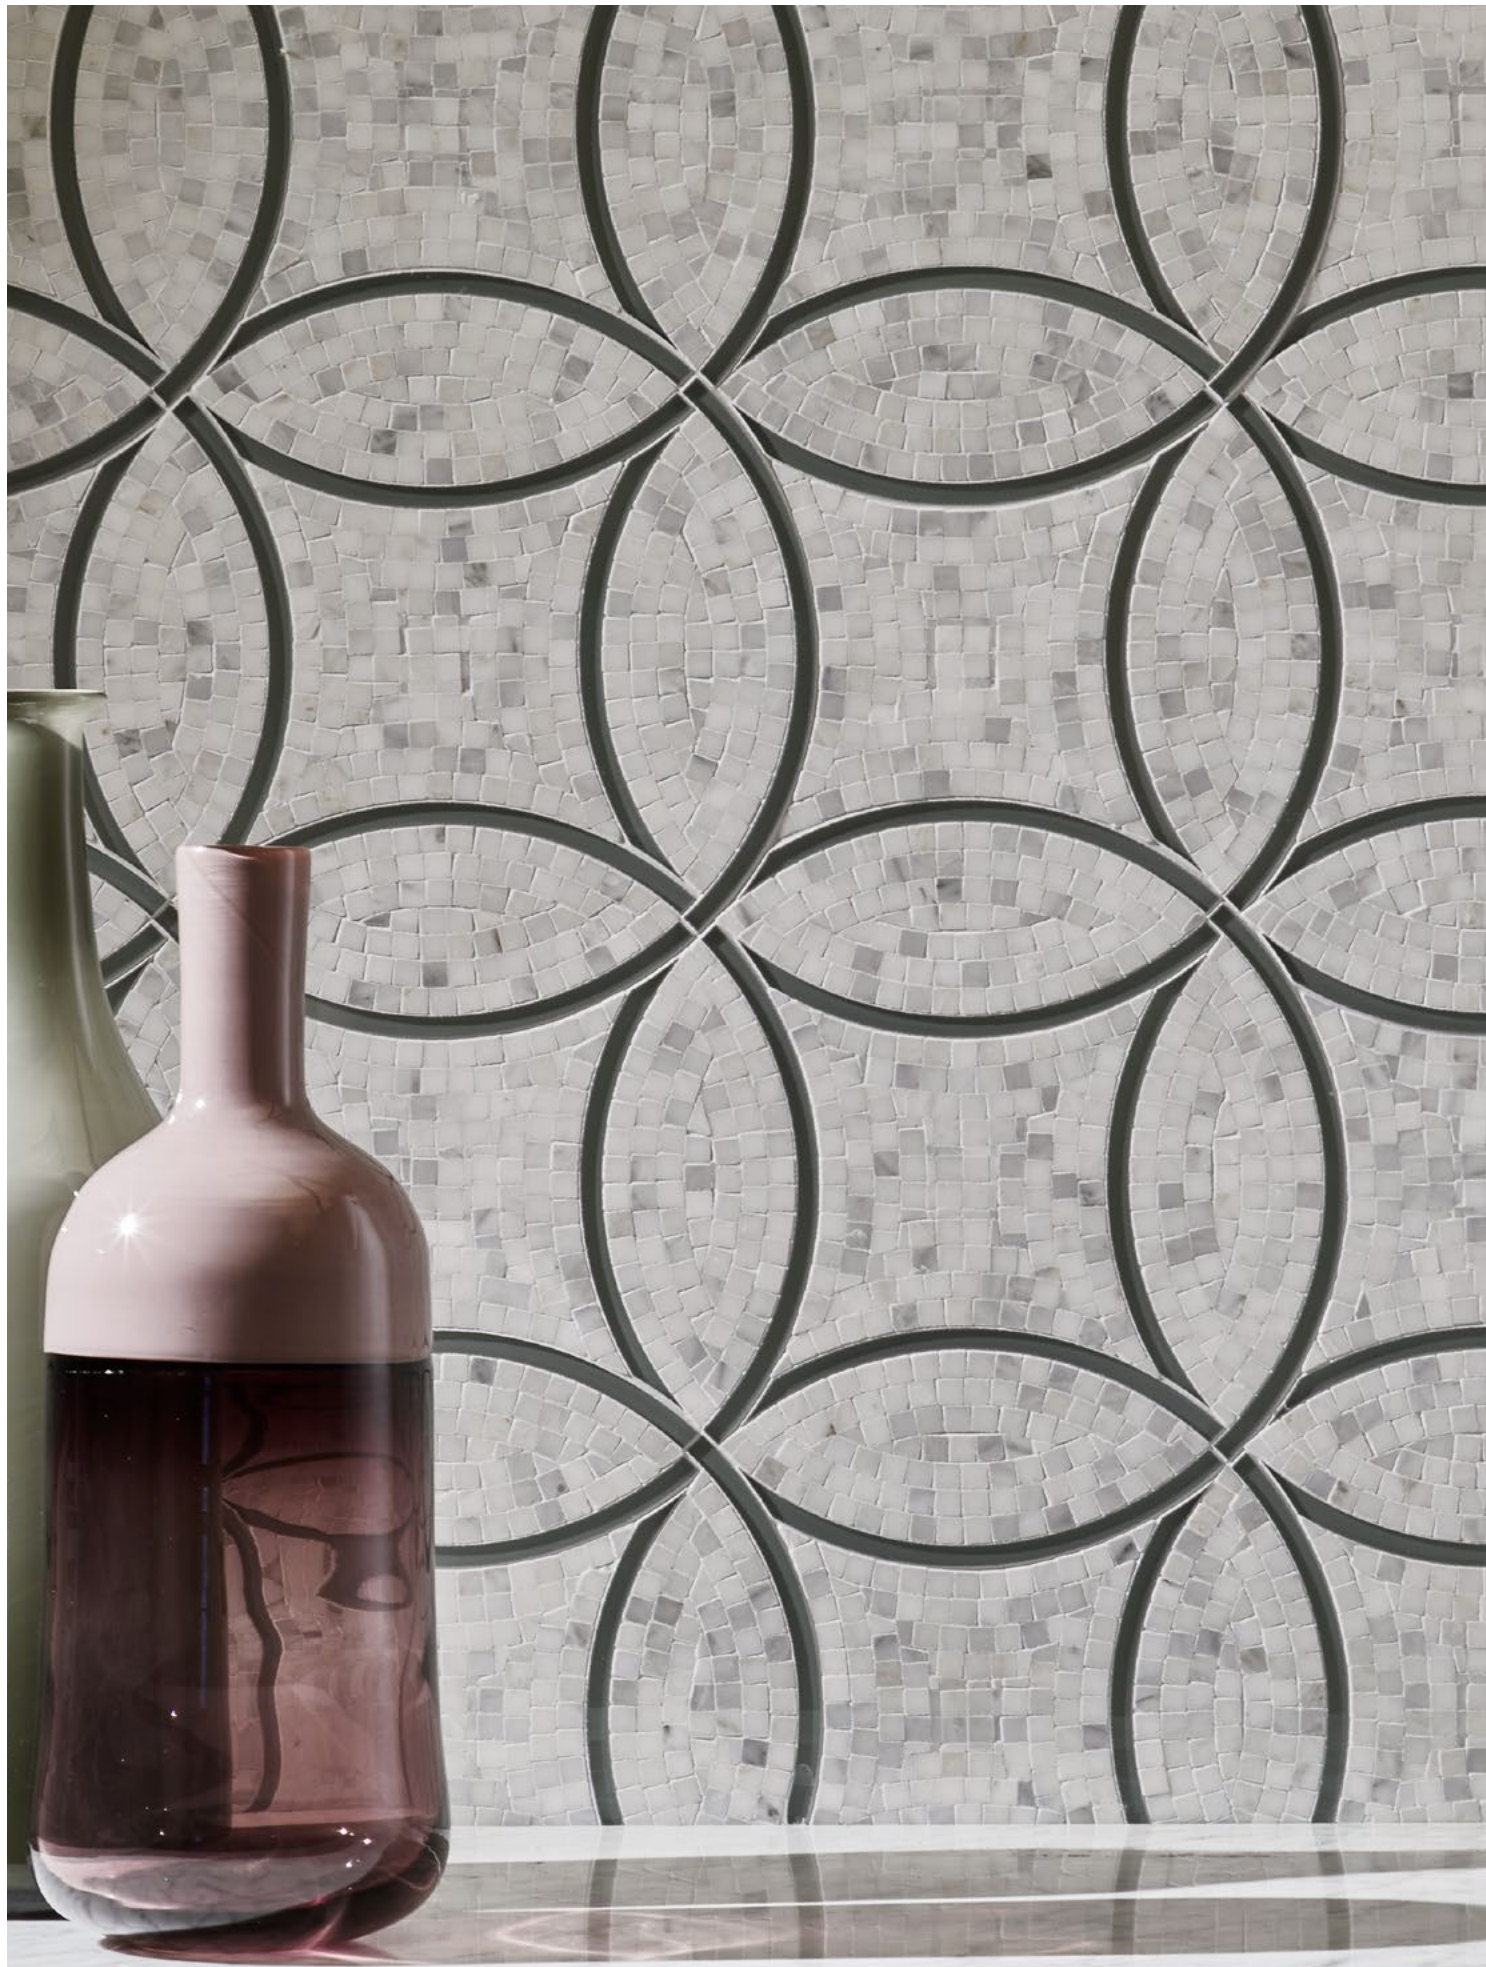

Special Order

Eternity Timeless Carrara Bella (H)
w/ Dove Gray (C)
MB1604-TIMEH1

CONVERSION CHART

PROFILE	SIZE
Empire	12" x 12" = 1 sqft
Imperial	11.63" x 11.63" = .937 sqft
Quattro	11.25" x 11.25" = .870 sqft
Timeless	11.41" x 11.41" = .904 sqft

Due to the inherent characteristics of natural stone, there may be variations in color, movement and texture from lot to lot.
For detailed installation guidelines, visit akdo.com.

Product shown: Eternity Timeless Carrara Bella (H) w/ Dove Gray (C)