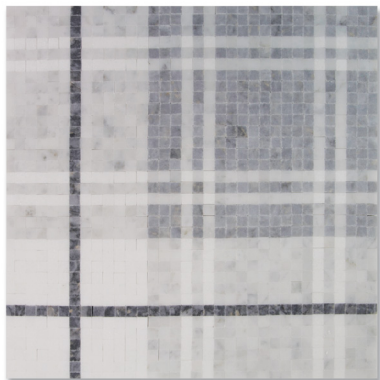

AKDO®

BALMORAL PLAID

Far Beyond the Surface

Balmoral Plaid Ash Gray,
Tiger Skin, Thassos (H)
MB1809-BLMLHO

Balmoral Plaid Sapphire (G)
Art Glass, Carrara (H), Thassos (H)
GL1906-BLMLHO

Balmoral Plaid Silver Stone,
Dark Olive, Ephesus Dune (H)
MB1630-BLMLHO

Balmoral Plaid Thassos, Carrara,
Turkish Gray, Tiger Skin (H)
MB1232-BLMLHO

Product shown on cover: Balmoral Plaid Ash Gray, Tiger Skin, Thassos (H)
Product shown: Balmoral Plaid Sapphire (G) Art Glass, Carrara (H), Thassos (H)

Product shown: Balmoral Plaid Silver Stone, Dark Olive, Ephesus Dune (H)

CONVERSION CHART

PROFILE	SIZE
Balmoral Plaid	13.38" x 13.38" = 1.24 sqft

APPLICATIONS

	WALL	FLOOR	TRAFFIC	EXTERIOR FREEZE/THAW	STEAM SHOWER	WET AREA	POOL	BACK-SPLASH	FIREPLACE SURROUND
Balmoral Plaid Sapphire	Yes	No	N/A	No	No	Yes - When Properly Sealed	No	Yes - Heat Not To Exceed 212° F	Yes - Heat Not To Exceed 212° F
Balmoral Plaid Ash Gray, Balmoral Plaid Thassos	Yes	Yes	Standard Commercial	No	Yes - When Properly Sealed	Yes - When Properly Sealed	No	Yes	Yes
Balmoral Plaid Silver Stone	Yes	Yes	Standard Commercial	No	No	No	No	Yes	Yes