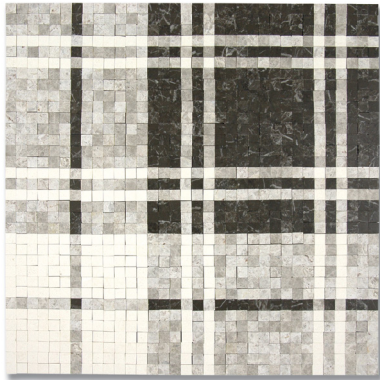

AKDO®

BALMORAL PLAID

Far Beyond the Surface

Balmoral Plaid Ash Gray,
Tiger Skin, Thassos (H)
MB1809-BLMLHO

Balmoral Plaid Sapphire (G)
Art Glass, Carrara (H), Thassos (H)
GL1906-BLMLHO

Balmoral Plaid Silver Stone,
Dark Olive, Ephesus Dune (H)
MB1630-BLMLHO

Balmoral Plaid Thassos, Carrara,
Turkish Gray, Tiger Skin (H)
MB1232-BLMLHO

Product shown on cover: Balmoral Plaid Ash Gray, Tiger Skin, Thassos (H)
Product shown: Balmoral Plaid Sapphire (G) Art Glass, Carrara (H), Thassos (H)

Product shown: Balmoral Plaid Silver Stone, Dark Olive, Ephesus Dune (H)

CONVERSION CHART

PROFILE	SIZE
Balmoral Plaid	13.38" x 13.38" = 1.24 sqft

APPLICATIONS

	WALL	FLOOR	TRAFFIC	EXTERIOR FREEZE/THAW	STEAM SHOWER	WET AREA	POOL	BACK-SPLASH	FIREPLACE SURROUND
Balmoral Plaid Sapphire	Yes	No	N/A	No	No	Yes - When Properly Sealed	No	Yes - Heat Not To Exceed 212° F	Yes - Heat Not To Exceed 212° F
Balmoral Plaid Ash Gray, Balmoral Plaid Thassos	Yes	Yes	Standard Commercial	No	Yes - When Properly Sealed	Yes - When Properly Sealed	No	Yes	Yes
Balmoral Plaid Silver Stone	Yes	Yes	Standard Commercial	No	No	No	No	Yes	Yes