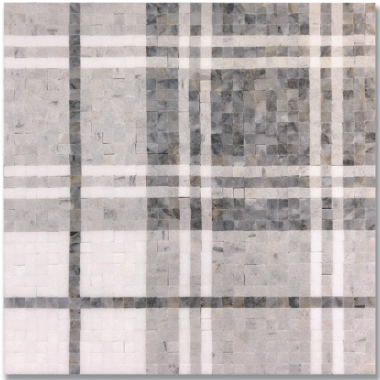

AKDO®

BALMORAL PLAID

Far Beyond the Surface

Balmoral Plaid Ash Gray,
Tiger Skin, Thassos (H)
MB1809-BLMLHO

Balmoral Plaid Sapphire (G)
Art Glass, Carrara (H), Thassos (H)
GL1906-BLMLHO

Balmoral Plaid Silver Stone,
Dark Olive, Ephesus Dune (H)
MB1630-BLMLHO

Balmoral Plaid Thassos, Carrara,
Turkish Gray, Tiger Skin (H)
MB1232-BLMLHO

Product shown on cover: Balmoral Plaid Ash Gray, Tiger Skin, Thassos (H)
Product shown: Balmoral Plaid Sapphire (G) Art Glass, Carrara (H), Thassos (H)

Product shown: Balmoral Plaid Silver Stone, Dark Olive, Ephesus Dune (H)

CONVERSION CHART

PROFILE	SIZE
Balmoral Plaid	13.38" x 13.38" = 1.24 sqft

APPLICATIONS

	WALL	FLOOR	TRAFFIC	EXTERIOR FREEZE/THAW	STEAM SHOWER	WET AREA	POOL	BACK-SPLASH	FIREPLACE SURROUND
Balmoral Plaid Sapphire	Yes	No	N/A	No	No	Yes - When Properly Sealed	No	Yes - Heat Not To Exceed 212° F	Yes - Heat Not To Exceed 212° F
Balmoral Plaid Ash Gray, Balmoral Plaid Thassos	Yes	Yes	Standard Commercial	No	Yes - When Properly Sealed	Yes - When Properly Sealed	No	Yes	Yes
Balmoral Plaid Silver Stone	Yes	Yes	Standard Commercial	No	No	No	No	Yes	Yes