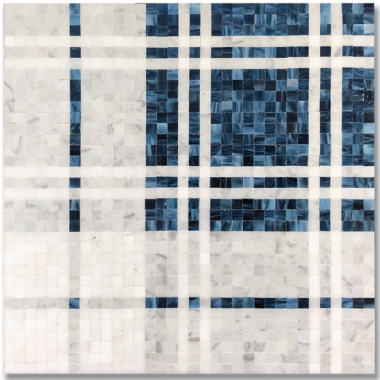

AKDO®

BALMORAL PLAID

Far Beyond the Surface

Balmoral Plaid Ash Gray,
Tiger Skin, Thassos (H)
MB1809-BLMLHO

Balmoral Plaid Sapphire (G)
Art Glass, Carrara (H), Thassos (H)
GL1906-BLMLHO

Balmoral Plaid Silver Stone,
Dark Olive, Ephesus Dune (H)
MB1630-BLMLHO

Balmoral Plaid Thassos, Carrara,
Turkish Gray, Tiger Skin (H)
MB1232-BLMLHO

Product shown on cover: Balmoral Plaid Ash Gray, Tiger Skin, Thassos (H)
Product shown: Balmoral Plaid Sapphire (G) Art Glass, Carrara (H), Thassos (H)

Product shown: Balmoral Plaid Silver Stone, Dark Olive, Ephesus Dune (H)

CONVERSION CHART

PROFILE	SIZE
Balmoral Plaid	13.38" x 13.38" = 1.24 sqft

APPLICATIONS

	WALL	FLOOR	TRAFFIC	EXTERIOR FREEZE/THAW	STEAM SHOWER	WET AREA	POOL	BACK-SPLASH	FIREPLACE SURROUND
Balmoral Plaid Sapphire	Yes	No	N/A	No	No	Yes - When Properly Sealed	No	Yes - Heat Not To Exceed 212° F	Yes - Heat Not To Exceed 212° F
Balmoral Plaid Ash Gray, Balmoral Plaid Thassos	Yes	Yes	Standard Commercial	No	Yes - When Properly Sealed	Yes - When Properly Sealed	No	Yes	Yes
Balmoral Plaid Silver Stone	Yes	Yes	Standard Commercial	No	No	No	No	Yes	Yes