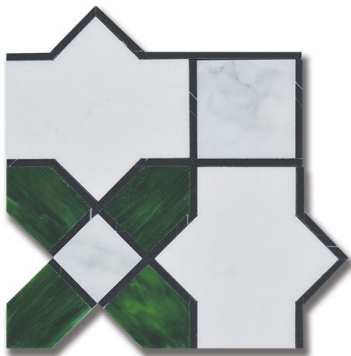

## ESSENCE LEGACY EMERALD THASSOS W/ EMERALD ART GLASS & CALACATTA (H) *Stone, Marble*

PART NUMBER  
MB1232-LEGA01

PROFILE  
MOSAIC

AVAILABILITY  
SPECIAL ORDER

DIMENSIONS  
8" x 8" = .444 sqft

NOTES  
Art glass has high variation from lot to lot. please request a sample of the current lot when ordering art glass items.