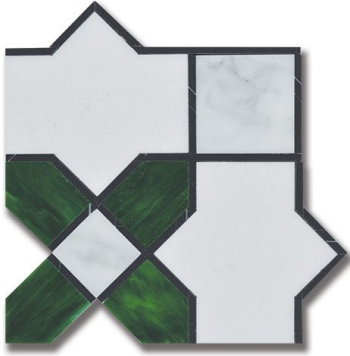

ESSENCE LEGACY EMERALD THASSOS W/ EMERALD ART GLASS & CALACATTA (H) *Stone, Marble*

PART NUMBER
MB1232-LEGA01

PROFILE
MOSAIC

AVAILABILITY
SPECIAL ORDER

DIMENSIONS
8" x 8" = .444 sqft

NOTES
Art glass has high variation from lot to lot. please request a sample of the current lot when ordering art glass items.