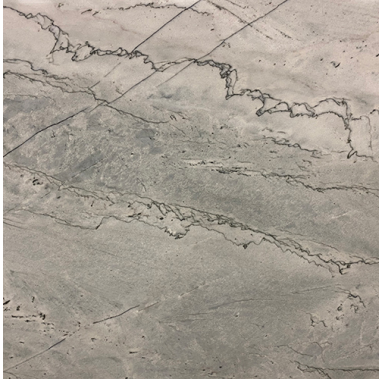

OLYMPIA QUARTZITE (P) 1 1/4" QUARTZITE SLAB *Stone, Quartzite*

PART NUMBER
GR2037-SL54P0

PROFILE
SLAB

AVAILABILITY
SPECIAL ORDER

THICKNESS
1-1/4"

NOTES

Due to the inherent characteristics of natural stone, there may be variations in color, movement and texture from lot to lot.