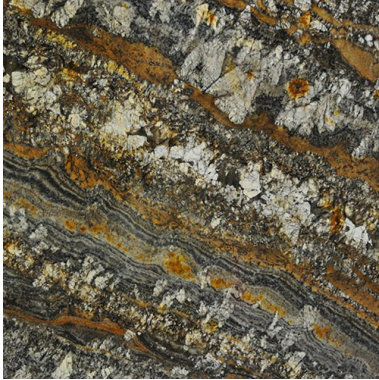

MONTANA BROWN (P) 1 1/4" SLAB *Stone, Granite*

PART NUMBER
GR2344-SL54P0

PROFILE
SLAB

AVAILABILITY
SPECIAL ORDER

THICKNESS
1-1/4"

NOTES

Due to the inherent characteristics of natural stone, there may be variations in color, movement and texture from lot to lot.