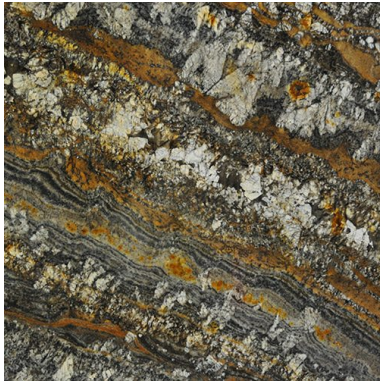

MONTANA BROWN (P) 1 1/4" SLAB *Stone, Granite*

PART NUMBER
GR2344-SL54P0

PROFILE
SLAB

AVAILABILITY
AVAILABLE ON REQUEST

THICKNESS
1-1/4"

NOTES

Due to the inherent characteristics of natural stone, there may be variations in color, movement and texture from lot to lot.