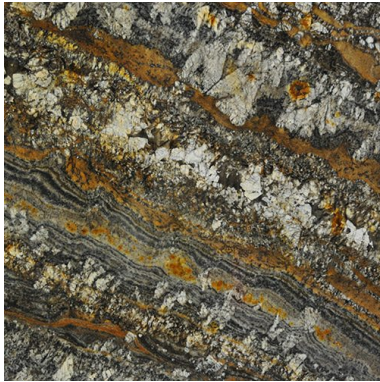

MONTANA BROWN (P) 1 1/4" SLAB *Stone, Granite*

PART NUMBER
GR2344-SL54P0

PROFILE
SLAB

AVAILABILITY
SPECIAL ORDER

THICKNESS
1-1/4"

NOTES

Due to the inherent characteristics of natural stone, there may be variations in color, movement and texture from lot to lot.