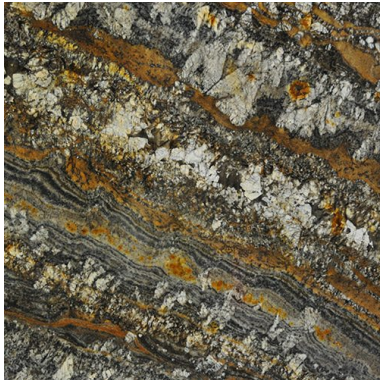

## MONTANA BROWN (P) 1 1/4" SLAB *Stone, Granite*

PART NUMBER  
GR2344-SL54P0

PROFILE  
SLAB

AVAILABILITY  
SPECIAL ORDER

THICKNESS  
1-1/4"

### NOTES

Due to the inherent characteristics of natural stone, there may be variations in color, movement and texture from lot to lot.