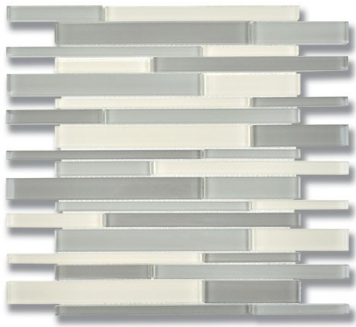

## STAGGER LUXE BLEND ALMOND, SMOKE, TAUPE (C) *Glass*

PART NUMBER  
GL1773-STGRCO

PROFILE  
MOSAIC

AVAILABILITY  
AVAILABLE ON REQUEST

GROUT JOINT  
1/8"

DIMENSIONS  
11.63" x 12.50" = 1.01 sqft

THICKNESS  
5/16"

### NOTES

Due to the inherent characteristics of glass there may be variations in color, movement and texture from lot to lot.