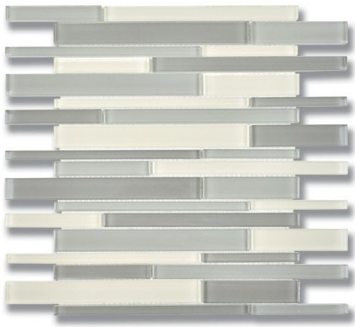

STAGGER LUXE BLEND ALMOND, SMOKE, TAUPE (C) *Glass*

PART NUMBER
GL1773-STGRCO

PROFILE
MOSAIC

AVAILABILITY
SPECIAL ORDER

GROUT JOINT
1/8"

DIMENSIONS
11.63" x 12.50" = 1.01 sqft

THICKNESS
5/16"

NOTES