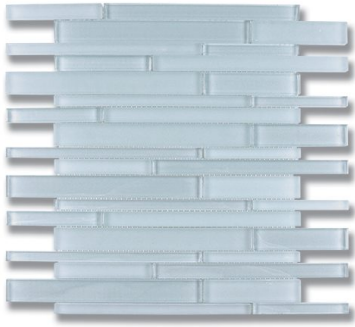

STAGGER ICELANDIC BLUE (C&F) *Glass*

PART NUMBER
GL1629-STGRCF

PROFILE
MOSAIC

AVAILABILITY
SPECIAL ORDER

GROUT JOINT
1/8"

DIMENSIONS
11.63" x 12.5" = 1.01 sqft (+/-)

THICKNESS
5/16"

NOTES