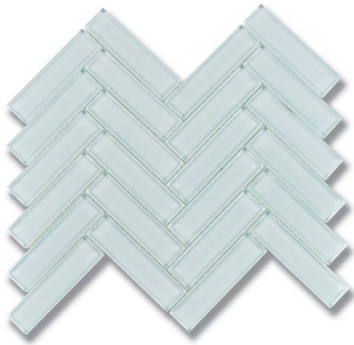

1" X 4" HERRINGBONE ICELANDIC BLUE (C) *Glass*

PART NUMBER
GL1629-HERRCO

PROFILE
MOSAIC

AVAILABILITY
SPECIAL ORDER

GROUT JOINT
1/8"

DIMENSIONS
9" x 11.5" = .72 sqft (+/-)

THICKNESS
5/16"

NOTES