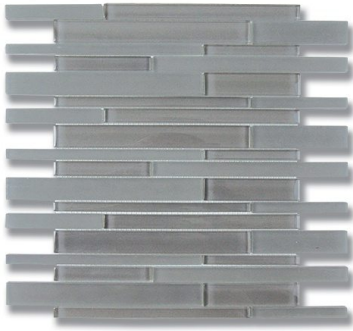

## STAGGER LUNAR GRAY MEDIUM (C&F) *Glass*

PART NUMBER  
GL1515-STGRCF

PROFILE  
MOSAIC

AVAILABILITY  
SPECIAL ORDER

GROUT JOINT  
1/8"

DIMENSIONS  
11.63" x 12.5" = 1.01 sqft (+/-)

THICKNESS  
5/16"

### NOTES

Due to the inherent characteristics of glass there may be variations in color, movement and texture from lot to lot.