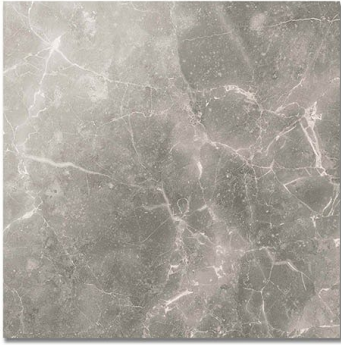

24" X 24" MARVEL PRO GREY FLEURY (SHINY) *Porcelain*

PART NUMBER
PO1992-2424S0

PROFILE
TILE

AVAILABILITY
FACTORY OUTLET

GROUT JOINT
1/16"

DIMENSIONS
1pc=60cm X 60cm=3.875sqft

THICKNESS
3/8"

NOTES

Due to the inherent characteristics of porcelain, there may be variations in color, movement and texture from lot to lot.

APPLICATION AREA

WALL	FLOOR	EXTERIOR	STEAM SHOWER	WET AREA	POOL	BACKSPLASH
Yes	Residential Floor Use Only	Yes	Wall Only	Wall Only	Yes	Yes
FIREPLACE SURROUND	INTERIOR					
Yes	Yes					