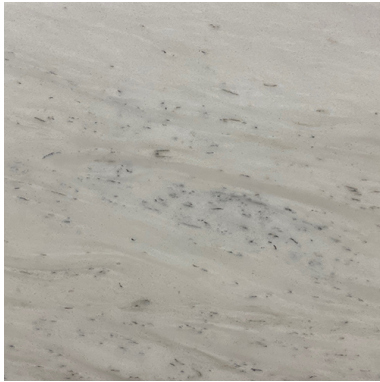

HAZY SUNSET (H) 1 1/4" *Stone, Marble*

PART NUMBER
MB2082-SL54H0

PROFILE
SLAB

AVAILABILITY
AVAILABLE ON REQUEST

THICKNESS
1 1/4"

NOTES

Due to the inherent characteristics of natural stone, there may be variations in color, movement and texture from lot to lot.