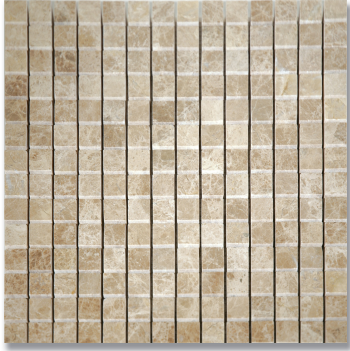

## 3/4" X 3/4" EMPERADOR LIGHT TURKISH (P) *Stone, Marble*

PART NUMBER  
MB1312-M034P0

PROFILE  
TILE

AVAILABILITY  
SPECIAL ORDER

GROUT JOINT  
1/16"

DIMENSIONS  
12.00" x 12.00" = 1.00 sqft

THICKNESS  
3/8"

### NOTES

Due to the inherent characteristics of natural stone, there may be variations in color, movement and texture from lot to lot. When using mosaics containing mirror in a backsplash design, include a 4" splash guard of wet area appropriate material in areas where water may pool, such as behind faucets.