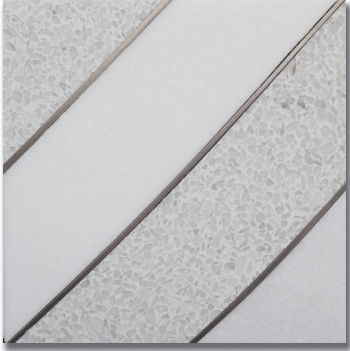

## NEXT DIAGONAL THASSOS (H) W/ WHITE TERRAZZO & STAINLESS STEEL *Stone, Marble, Metal, T*

PART NUMBER  
MB1232-0808H1

PROFILE  
TILE

AVAILABILITY  
REGULAR STOCK

DIMENSIONS  
7.99" x 7.99" = .443 sqft

THICKNESS  
3/8"

### NOTES

Due to the inherent characteristics of natural stone, there may be variations in color, movement and texture from lot to lot.