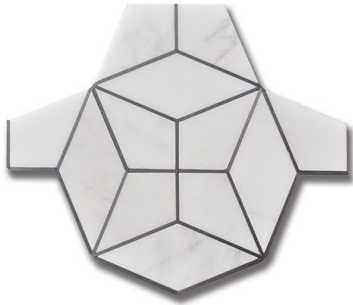

## ETHEREAL LUNA CARRARA BELLA (H) W/ STAINLESS STEEL *Stone, Marble, Metal*

PART NUMBER  
MB1604-LUNAH0

PROFILE  
MOSAIC

AVAILABILITY  
IN STOCK

GROUT JOINT  
1/16"

DIMENSIONS  
12" x 12" = 1sqft

THICKNESS  
3/8" with 0.4cm Stainless Steel

### NOTES

Epoxy grout should be used when installing ethereal mosaics. For more information, please download the ethereal collection's installation guidelines.