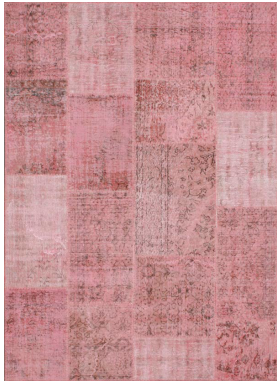

PERENNIAL BRICK MYSTIC PINK *50% Wool, 50% Cotton*

PART NUMBER
CVPEBR-250000

PROFILE
VINTAGE CARPET

AVAILABILITY
AVAILABLE ON REQUEST

NOTES

Due to the process of dyeing fibers, there may be variations in color between samples and the final product.

APPLICATION AREA

Available Standard Sizes

1'x1'4", 1'4"x2', 2'x2'11", 2'7"x3'11", 2'7"x4'11", 2'7"x8'2", 2'7"x9'10", 2'11"x4'7", 3'11"x5'11", 4'3"x5'11", 4'7"x6'7", 4'11"x6'7", 5'3"x7'3", 5'7"x7'10", 5'11"x7'10", 5'11"x8'10", 6'7"x6'7", 6'7"x8'2", 6'7"x9'10", 7'7"x7'8'2"x8'10", 8'2"x11'6", 8'10"x12'2", 9'10"x13'1", 9'10"x14'1", 11'6"x16'5", 13'1"x19'8"