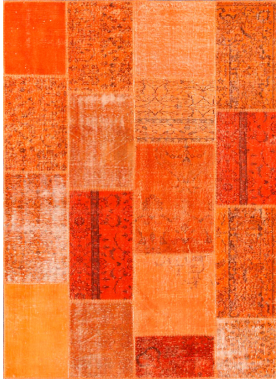

PERENNIAL BRICK AMBER *50% Wool, 50% Cotton*

PART NUMBER
CVPEBR-040000

PROFILE
VINTAGE CARPET

AVAILABILITY
AVAILABLE ON REQUEST

NOTES

Due to the process of dyeing fibers, there may be variations in color between samples and the final product.

APPLICATION AREA

Available Standard Sizes

1'x1'4", 1'4"x2', 2'x2'11", 2'7"x3'11", 2'7"x4'11", 2'7"x8'2", 2'7"x9'10", 2'11"x4'7", 3'11"x5'11", 4'3"x5'11", 4'7"x6'7", 4'11"x6'7", 5'3"x7'3", 5'7"x7'10", 5'11"x7'10", 5'11"x8'10", 6'7"x6'7", 6'7"x8'2", 6'7"x9'10", 7'7"x7'8'2"x8'10", 8'2"x11'6", 8'10"x12'2", 9'10"x13'1", 9'10"x14'1", 11'6"x16'5", 13'1"x19'8"