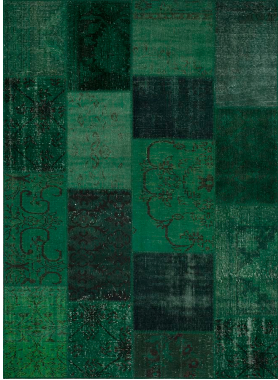

PERENNIAL BRICK EMERALD *50% Wool, 50% Cotton*

PART NUMBER
CVPEBR-360000

PROFILE
VINTAGE CARPET

AVAILABILITY
AVAILABLE ON REQUEST

NOTES

Due to the process of dyeing fibers, there may be variations in color between samples and the final product.

APPLICATION AREA

Available Standard Sizes

1'x1'4", 1'4"x2', 2'x2'11", 2'7"x3'11", 2'7"x4'11", 2'7"x8'2", 2'7"x9'10", 2'11"x4'7", 3'11"x5'11", 4'3"x5'11", 4'7"x6'7", 4'11"x6'7", 5'3"x7'3", 5'7"x7'10", 5'11"x7'10", 5'11"x8'10", 6'7"x6'7", 6'7"x8'2", 6'7"x9'10", 7'7"x7'8'2"x8'10", 8'2"x11'6", 8'10"x12'2", 9'10"x13'1", 9'10"x14'1", 11'6"x16'5", 13'1"x19'8"