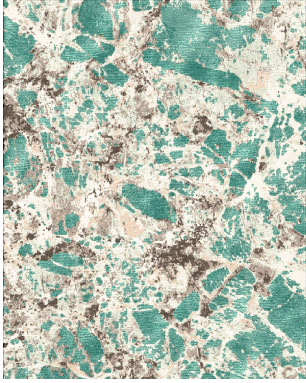

PIETRA AMAZON GREEN *70% Wool, 20% Silk, 10% Cotton*

APPLICATION AREA

TRAFFIC

INTERIOR

Standard
Commercial

Yes

PART NUMBER

CKPTAG-010000

DIMENSIONS

8' X 10', 9' X 12', 10' X 14', CUSTOM

NOTES

Due to the process of dyeing fibers, there may be variations in color between samples and the final product.

PROFILE

HAND-KNOTTED

THICKNESS

10mm