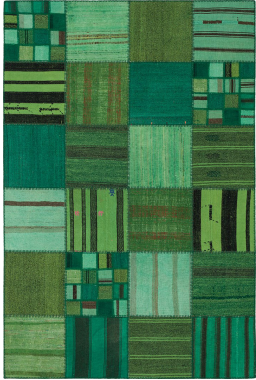

## INVIGORATE SQUARE GREEN *85% Wool, 15% Goat Hair*

PART NUMBER  
CVINSQ-110000

PROFILE  
VINTAGE CARPET

AVAILABILITY  
AVAILABLE ON REQUEST

### NOTES

Due to the process of dyeing fibers, there may be variations in color between samples and the final product.

#### Available Standard Sizes

1'x1'4", 1'4"x2', 2'x2'11", 2'7"x3'11", 2'7"x4'11", 2'7"x8'2", 2'7"x9'10", 2'11"x4'7", 3'11"x5'11", 4'3"x5'11", 4'7"x6'7", 4'11"x6'7", 5'3"x7'3", 5'7"x7'10", 5'11"x7'10", 5'11"x8'10", 6'7"x6'7", 6'7"x8'2", 6'7"x9'10", 7'7"x7'8'2"x8'10", 8'2"x11'6", 8'10"x12'2", 9'10"x13'1", 9'10"x14'1", 11'6"x16'5", 13'1"x19'8"