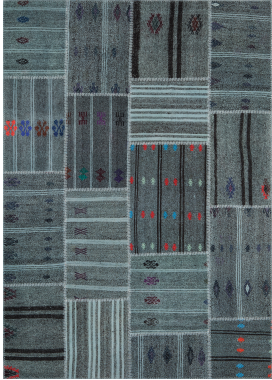

ENDURE BRICK LIGHT BLUE *50% Goat Hair, 50% Cotton*

PART NUMBER
CVENBR-130000

PROFILE
VINTAGE CARPET

AVAILABILITY
AVAILABLE ON REQUEST

NOTES

Due to the process of dyeing fibers, there may be variations in color between samples and the final product.

APPLICATION AREA

TRAFFIC

Standard
Commercial

Available Standard Sizes

1'x1'4", 1'4"x2', 2'x2'11", 2'7"x3'11", 2'7"x4'11", 2'7"x8'2", 2'7"x9'10", 2'11"x4'7", 3'11"x5'11", 4'3"x5'11", 4'7"x6'7", 4'11"x6'7", 5'3"x7'3", 5'7"x7'10", 5'11"x7'10", 5'11"x8'10", 6'7"x6'7", 6'7"x8'2", 6'7"x9'10", 7'7"x7'8'2"x8'10", 8'2"x11'6", 8'10"x12'2", 9'10"x13'1", 9'10"x14'1", 11'6"x16'5", 13'1"x19'8"