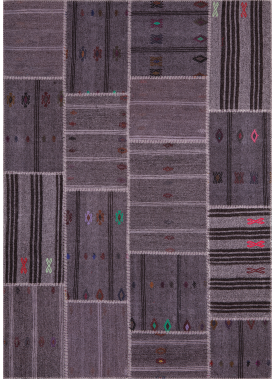

ENDURE BRICK PURPLE *50% Goat Hair, 50% Cotton*

PART NUMBER
CVENBR-060000

PROFILE
VINTAGE CARPET

AVAILABILITY
AVAILABLE ON REQUEST

NOTES

Due to the process of dyeing fibers, there may be variations in color between samples and the final product.

APPLICATION AREA

TRAFFIC

Standard
Commercial

Available Standard Sizes

1'x1'4", 1'4"x2', 2'x2'11", 2'7"x3'11", 2'7"x4'11", 2'7"x8'2", 2'7"x9'10", 2'11"x4'7", 3'11"x5'11", 4'3"x5'11", 4'7"x6'7", 4'11"x6'7", 5'3"x7'3", 5'7"x7'10", 5'11"x7'10", 5'11"x8'10", 6'7"x6'7", 6'7"x8'2", 6'7"x9'10", 7'7"x7'8'2"x8'10", 8'2"x11'6", 8'10"x12'2", 9'10"x13'1", 9'10"x14'1", 11'6"x16'5", 13'1"x19'8"