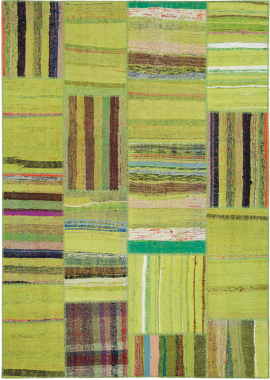

DESTINY BRICK LIME GREEN *80% Cotton, 10% Wool, 10% Goat Hair*

PART NUMBER
CVDEBR-220000

PROFILE
VINTAGE CARPET

AVAILABILITY
AVAILABLE ON REQUEST

ORIGIN
Turkey

NOTES
Due to the process of dyeing fibers, there may be variations in color between samples and the final product.

APPLICATION AREA

TRAFFIC

INTERIOR

Standard
Commercial

Yes

Available Standard Sizes

1'x1'4", 1'4"x2', 2'x2'11", 2'7x3'11", 2'7"x4'11", 2'7"x8'2", 2'7"x9'10", 2'11"x4'7", 3'11"x5'11", 4'3"x5'11", 4'7"x6'7", 4'11"x6'7", 5'3"x7'3", 5'7"x7'10", 5'11"x7'10", 5'11"x8'10", 6'7"x6'7", 6'7"x8'2", 6'7"x9'10", 7'7"x7'8'2"x8'10", 8'2"x11'6", 8'10"x12'2", 9'10"x13'1", 9'10"x14'1", 11'6"x16'5", 13'1"x19'8"