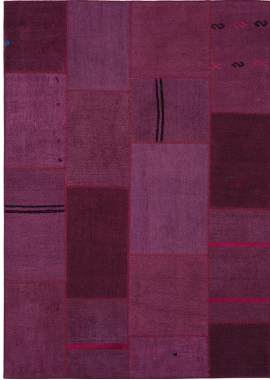

BLISS BRICK DARK PURPLE *100% Hemp*

PART NUMBER
CVBLBR-260000

PROFILE
VINTAGE CARPET

AVAILABILITY
AVAILABLE ON REQUEST

THICKNESS
5mm

NOTES

Due to the process of dyeing fibers, there may be variations in color between samples and the final product.